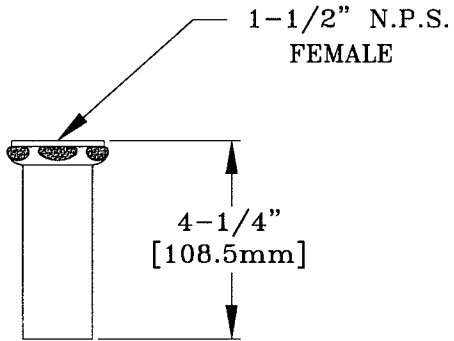

JOB NAME:

QUANTITY:

ITEM NO.:

PRODUCT NAME:

TAILPIECE 1-1/2 X 4 BRASS SA

PRODUCT #

2852

SPEC. #2852 REV. "A"

SHIPPING WEIGHT:

* .25 LBS

ANSI/A112.18.1M